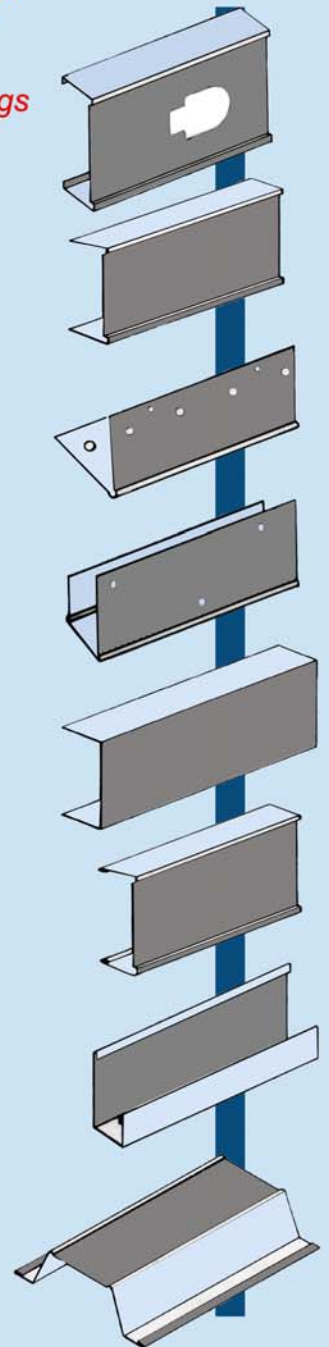

Hermes/HEPHAISTOS

A Division of Hephaistos Building Supplies Inc.

MANUFACTURER OF METAL STUDS & ACCESSORIES

MEA # 485-06-M

*Accepted For Use
City of New York
Department of Buildings*

DRYWALL STUDS

FURRING CHANNELS

CORNER BEADS

J & U TRIMS

**COLD ROLLED
CHANNELS**

**HEMMED & UNHEMMED
TRACKS**

**24-02 37TH AVENUE, LONG ISLAND CITY NY 11101
TEL: (718) 482-0800, FAX: (718) 482-0581**